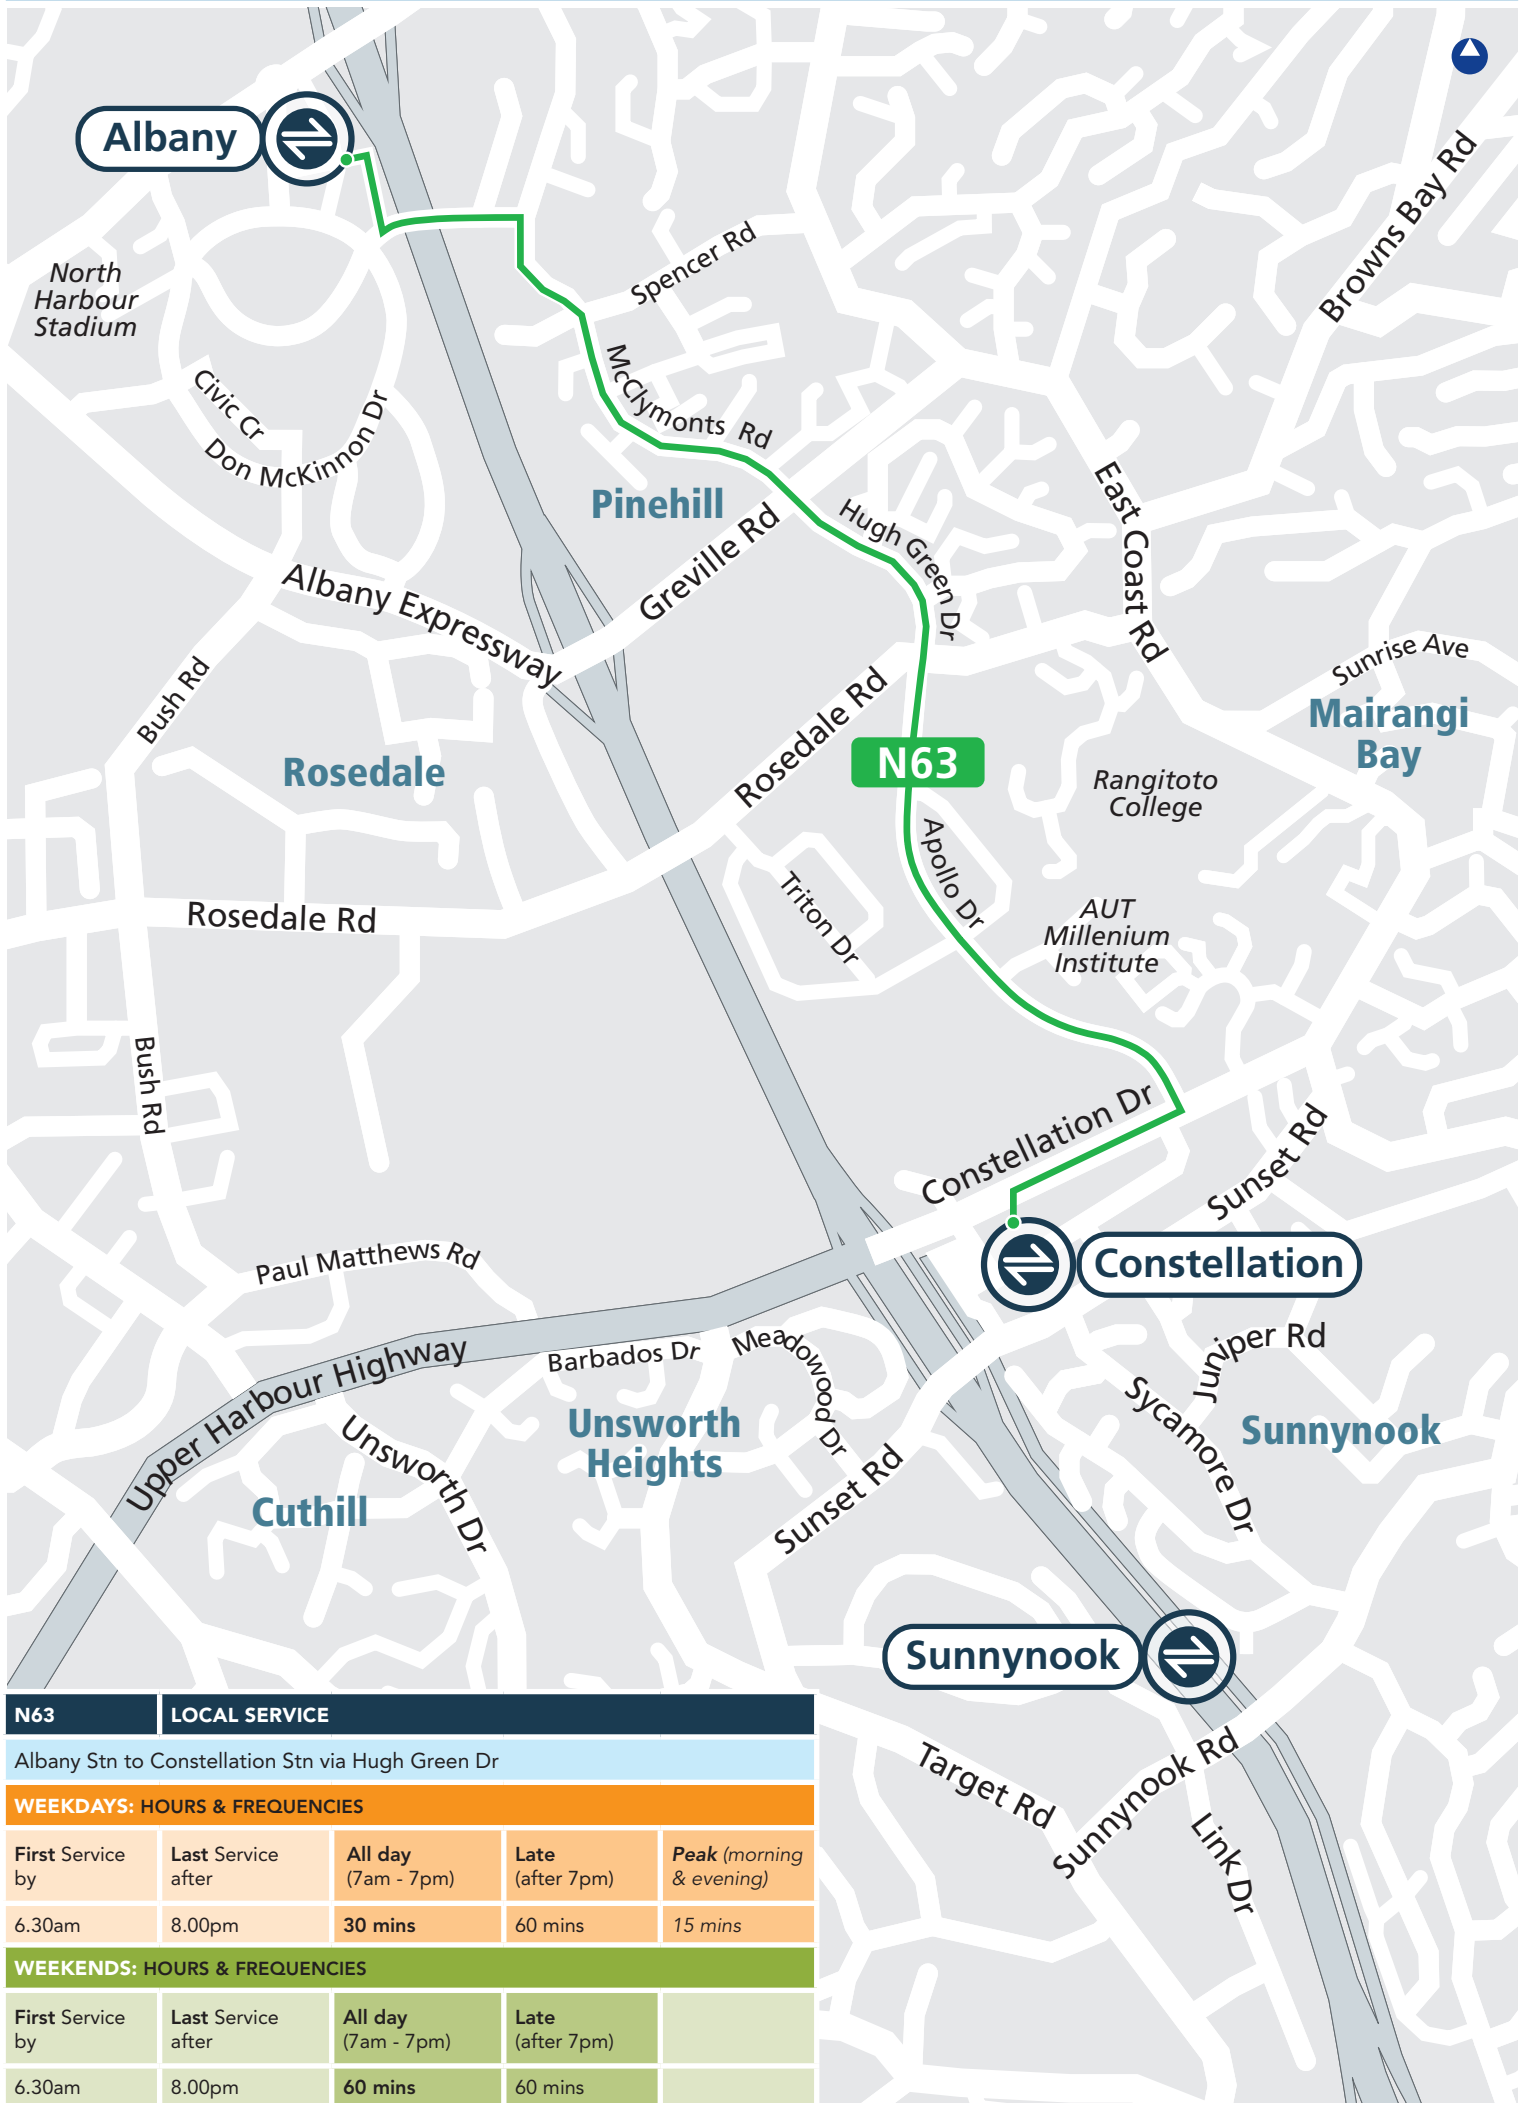

# ROUTE N63 - ALBANY STN TO CONSTELLATION STN VIA HUGH GREEN DR

N63		LOCAL SERVICE		
Albany Stn to Constellation Stn via Hugh Green Dr				
<b>WEEKDAYS: HOURS &amp; FREQUENCIES</b>				
First Service by	Last Service after	All day (7am - 7pm)	Late (after 7pm)	Peak (morning & evening)
6.30am	8.00pm	30 mins	60 mins	15 mins
<b>WEEKENDS: HOURS &amp; FREQUENCIES</b>				
First Service by	Last Service after	All day (7am - 7pm)	Late (after 7pm)	
6.30am	8.00pm	60 mins	60 mins	